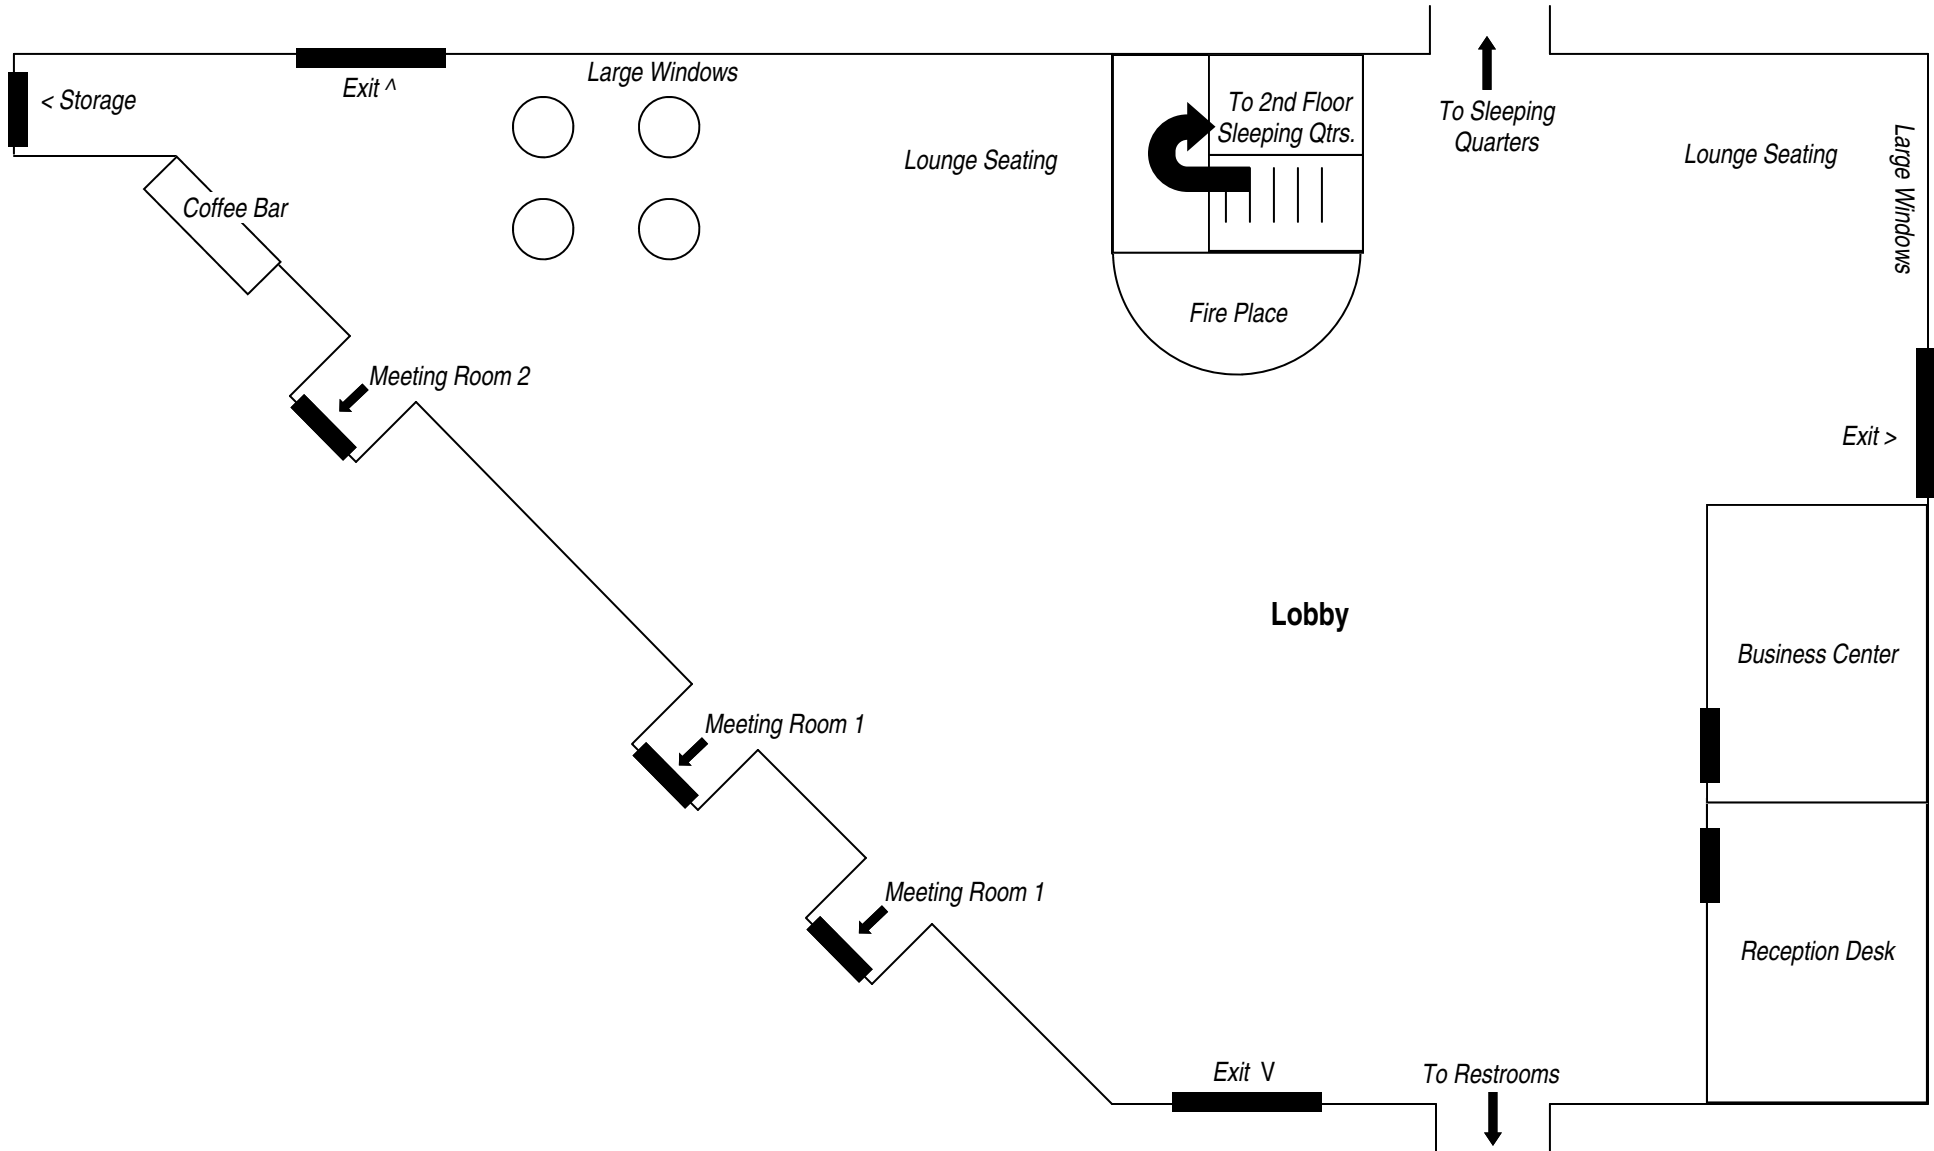

Conference Lodge

Lobby & Lounge

Scale: Approximately 1foot = 0.13 inches

Conference Lodge Meeting Rooms

Scale: Approximately 1 Foot = 0.13 Inches

Conference Lodge Sleeping Quarters

Scale: Approximately 1 Foot = 0.5 Inches