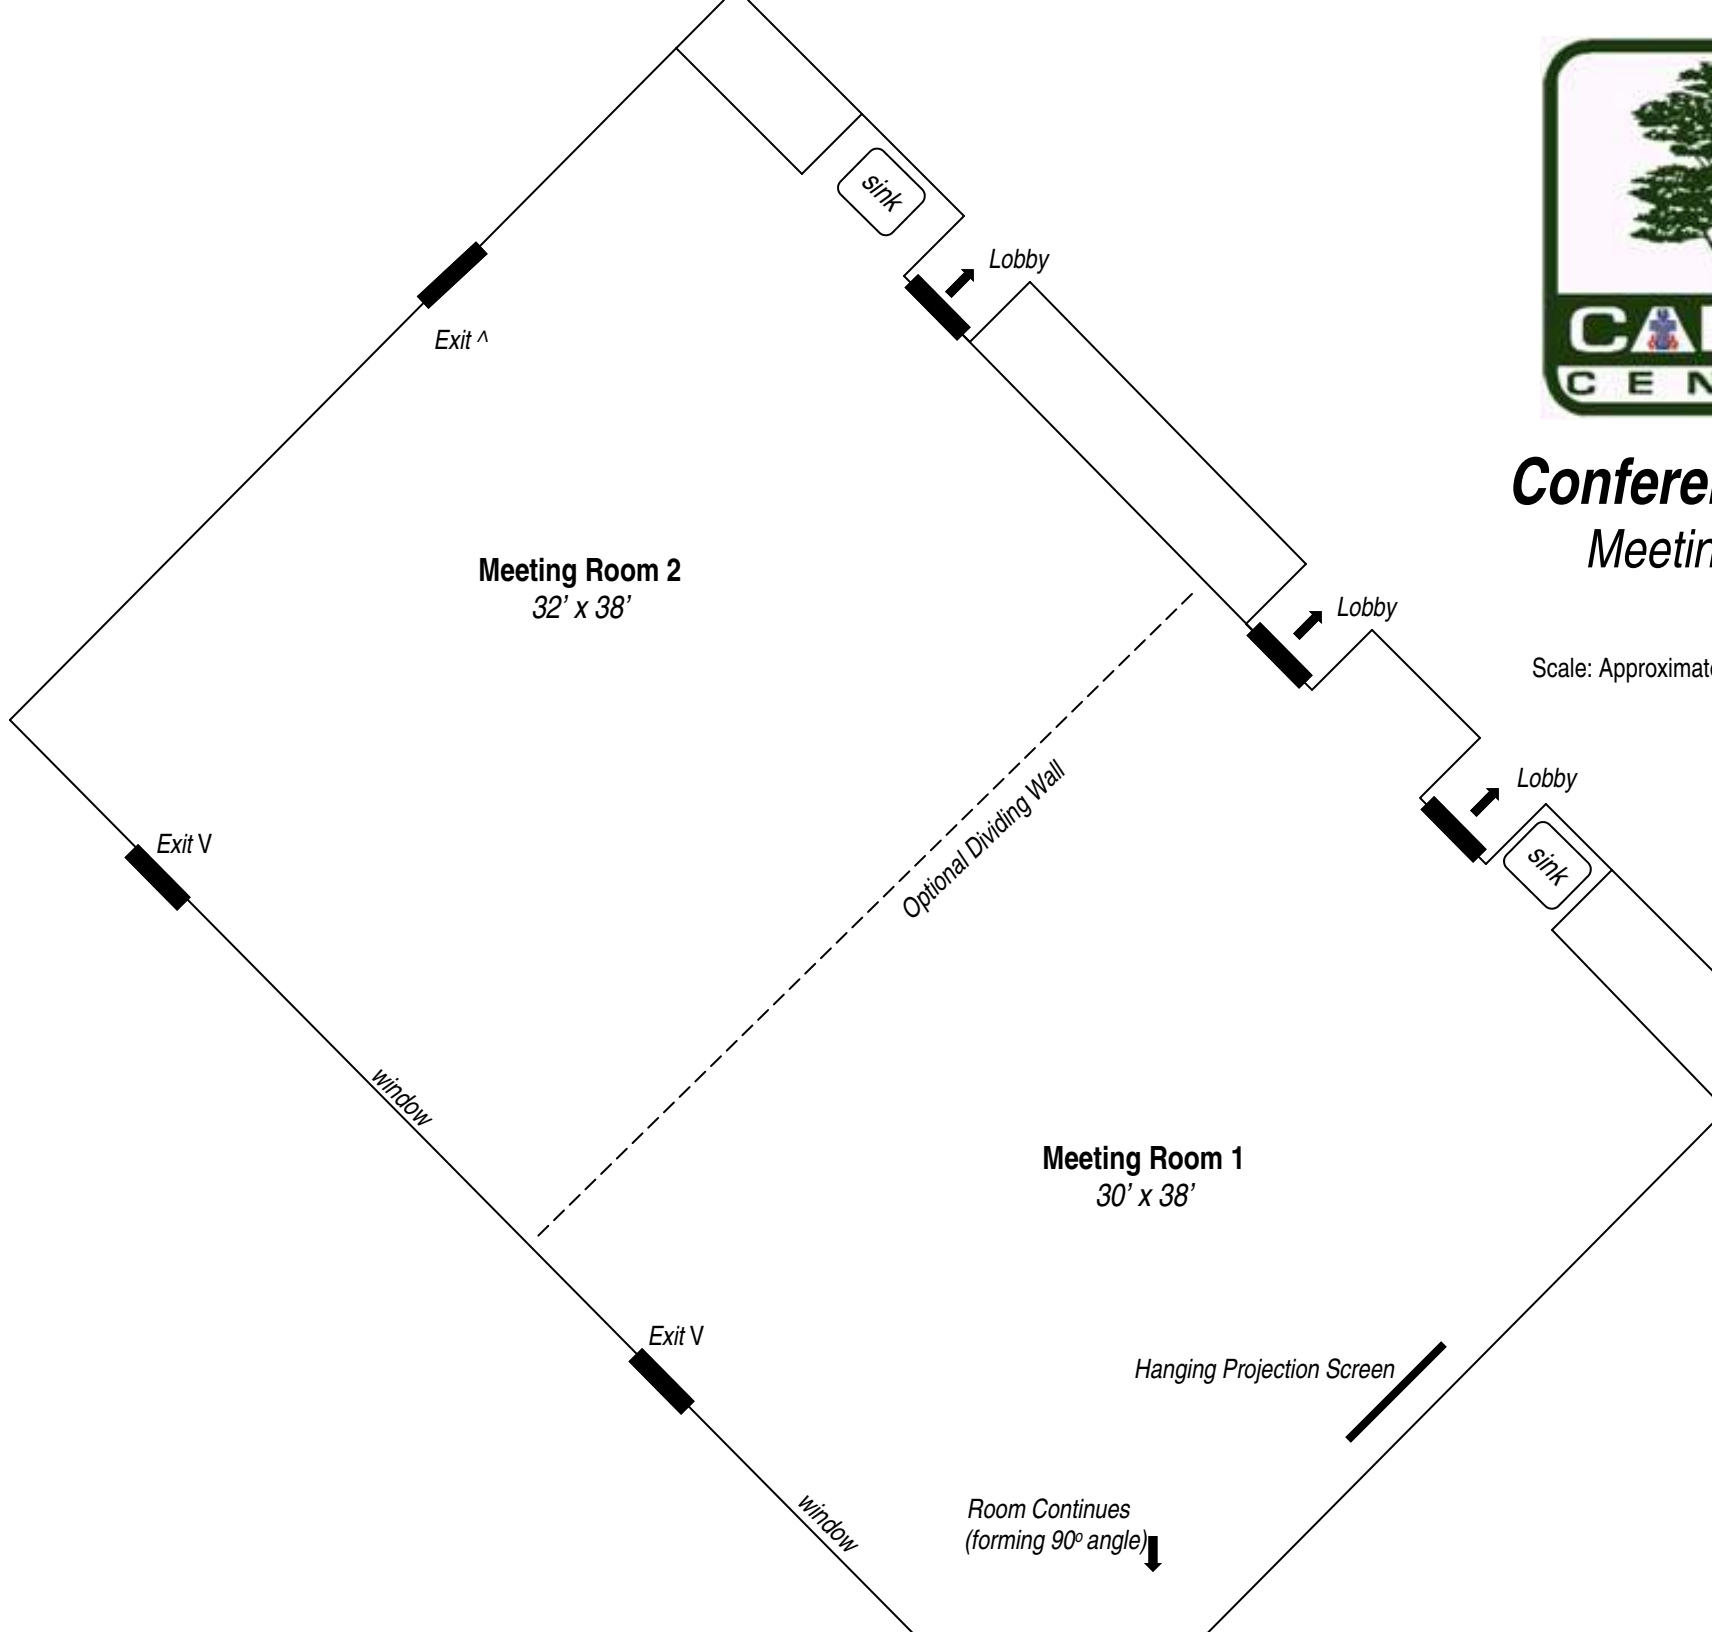

Conference Lodge

Lobby & Lounge

Scale: Approximately 1foot = 0.13 inches

Conference Lodge Meeting Rooms

Scale: Approximately 1 Foot = 0.13 Inches

Conference Lodge Sleeping Quarters

Scale: Approximately 1 Foot = 0.5 Inches