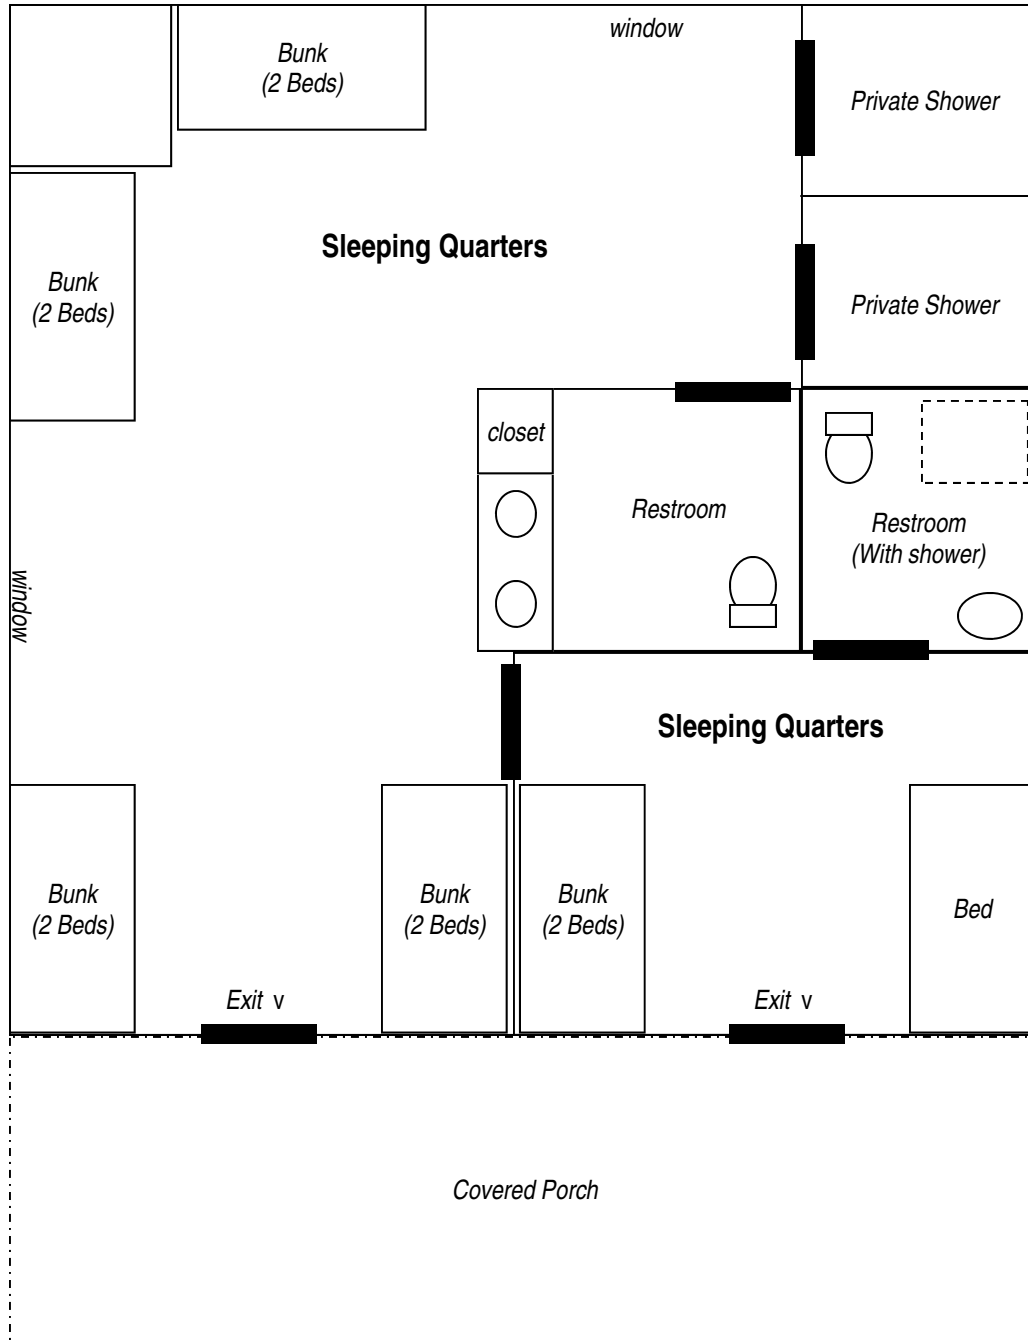

Unit Five

Unit Lodge

Scale: 1foot = 0.2 inches

Unit Five Cabins

Scale: 1foot = 0.2 inches