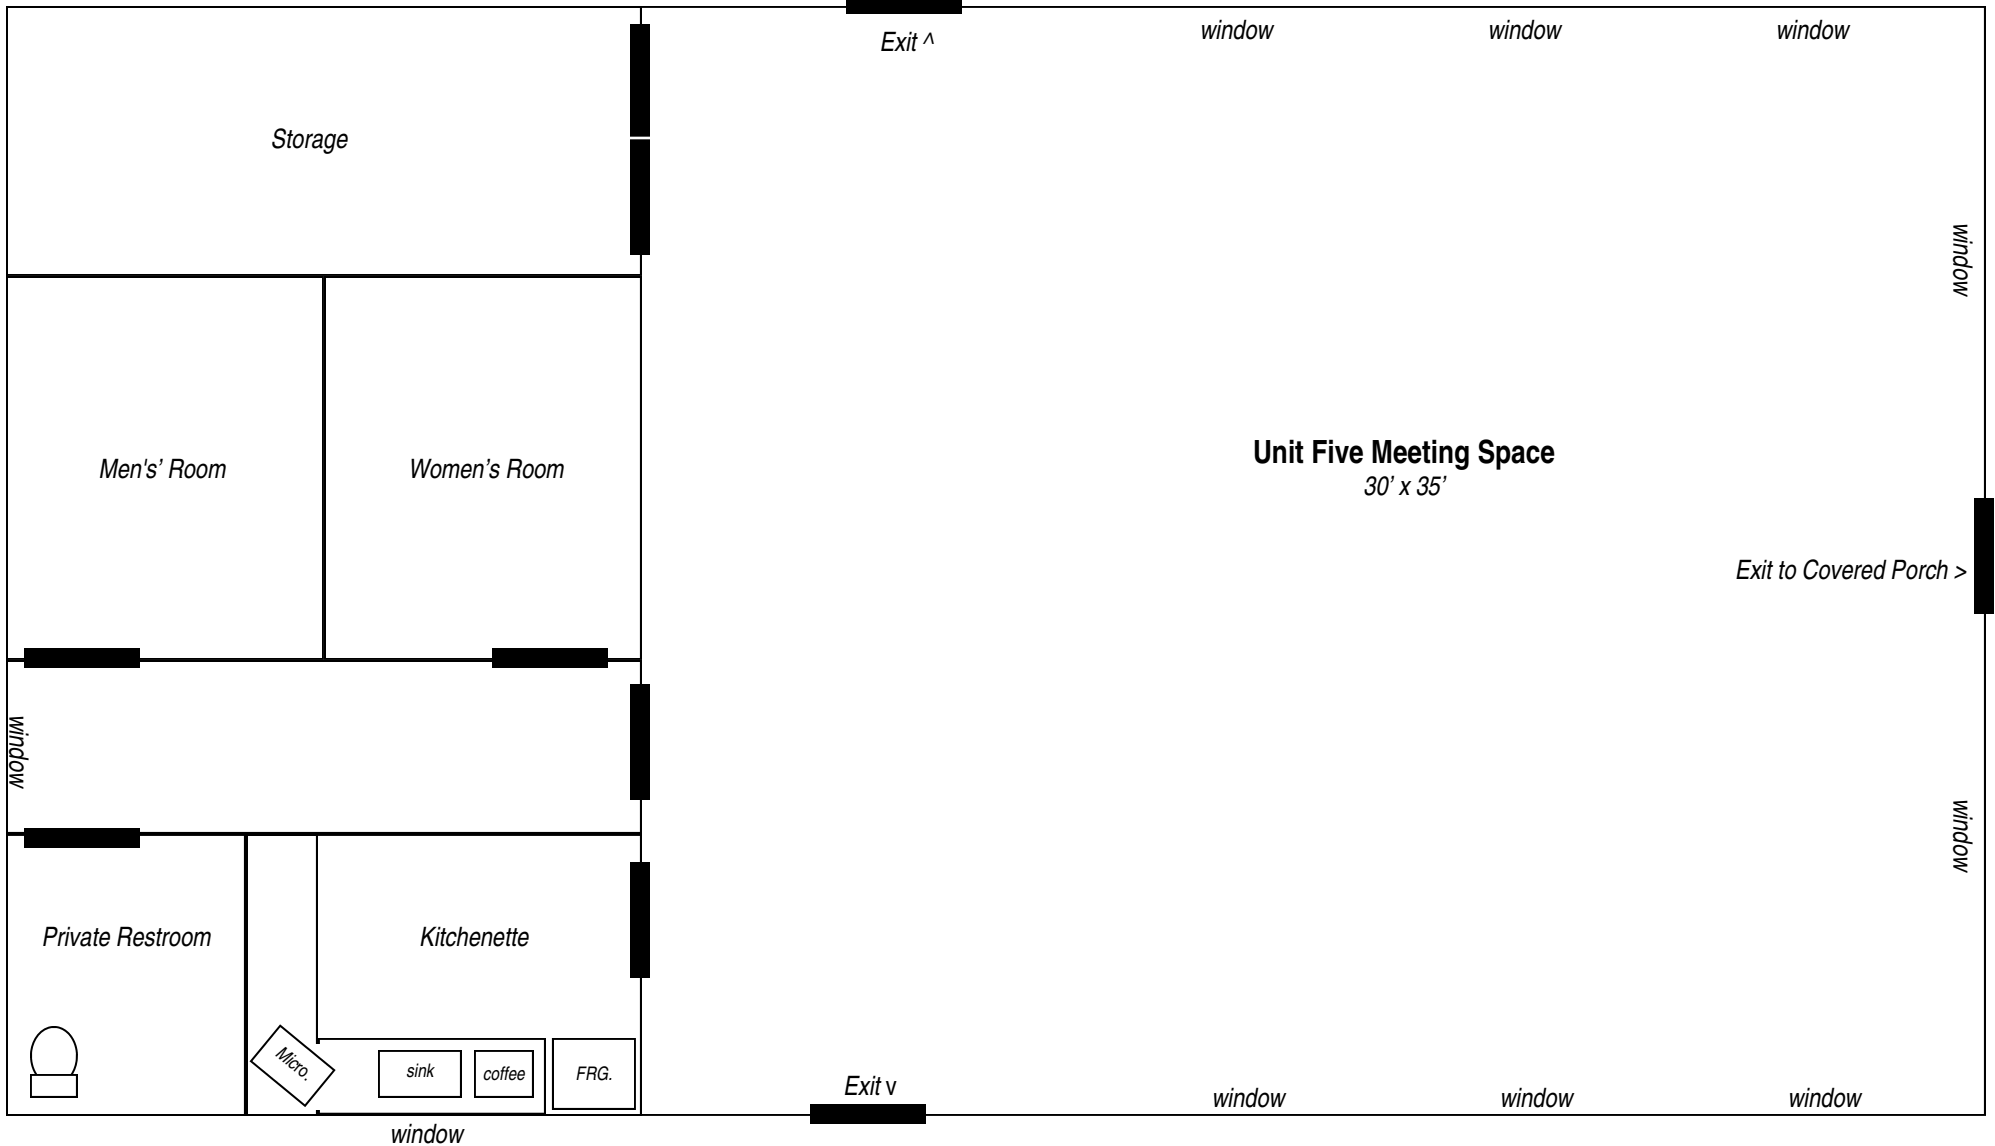

Unit Five

Unit Lodge

Scale: 1foot = 0.2 inches

Unit Five Cabins

Scale: 1foot = 0.2 inches