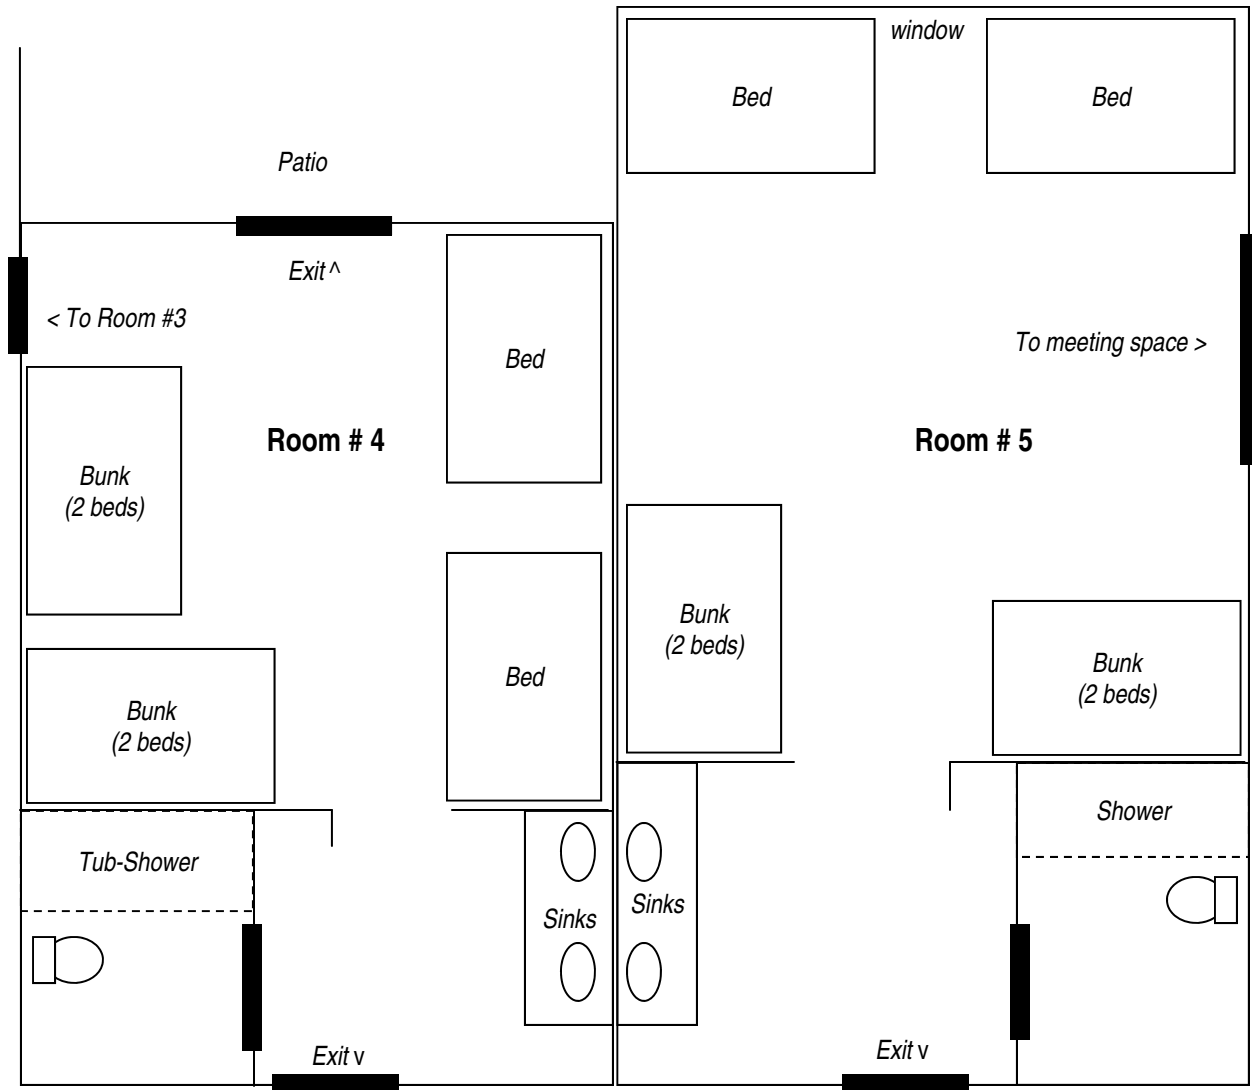

### Meeting Space & Kitchenette

Just steps away from the Dinning Center, Geneva Lodge offers a large meeting room (28'x 40') with large granite fireplace and five bedrooms each sleeping six and with a private bath. Other features include a full size kitchen area, outdoor terrace and wireless internet service throughout the lodge.

## Geneva Lodge

### Sleeping Accommodations

Just steps away from the Dining Center, Geneva Lodge offers a large meeting room (28'x 40') with large granite fireplace and five bedrooms each sleeping six and with a private bath. Other features include a full size kitchen area, outdoor terrace and wireless internet service throughout the lodge.

Room #2 (not shown) has the same layout as Room # 4.  
 Rooms #1 and #3 (not shown) have the reverse layout to Room #4.  
 Room #1 and Room #2 connect through a doorway.  
 Room #3 and Room #4 connect through a doorway.