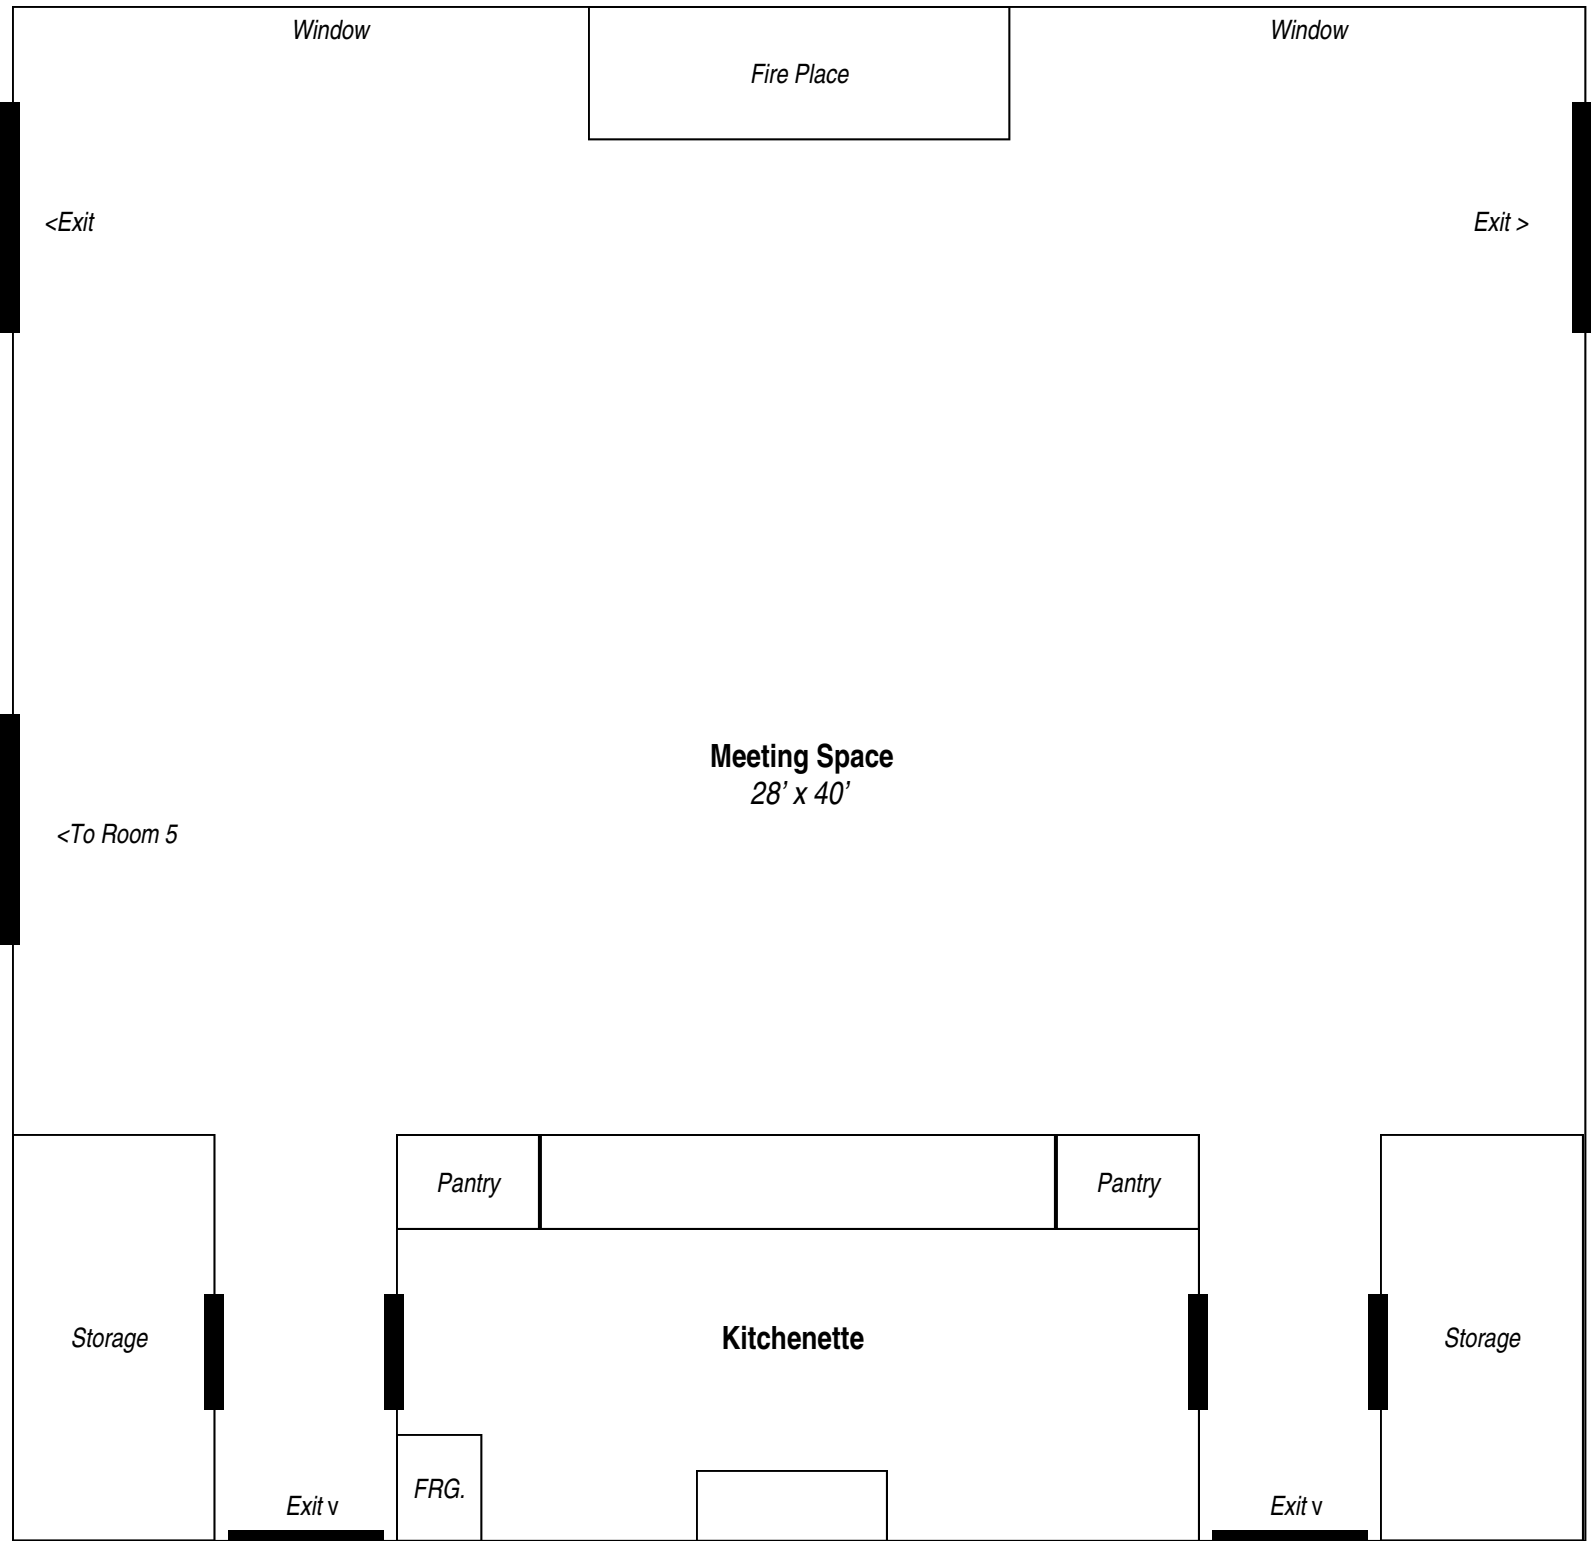

## Geneva Lodge

### Meeting Space & Kitchenette

Just steps away from the Dinning Center, Geneva Lodge offers a large meeting room (28'x 40') with large granite fireplace and five bedrooms each sleeping six and with a private bath. Other features include a full size kitchen area, outdoor terrace and wireless internet service throughout the lodge.

Scale: Approximately 1 Foot = 0.2 Inches

Room #2 (not shown) has the same layout as Room # 4.  
 Rooms #1 and #3 (not shown) have the reverse layout to Room #4.  
 Room #1 and Room #2 connect through a doorway.  
 Room #3 and Room #4 connect through a doorway.