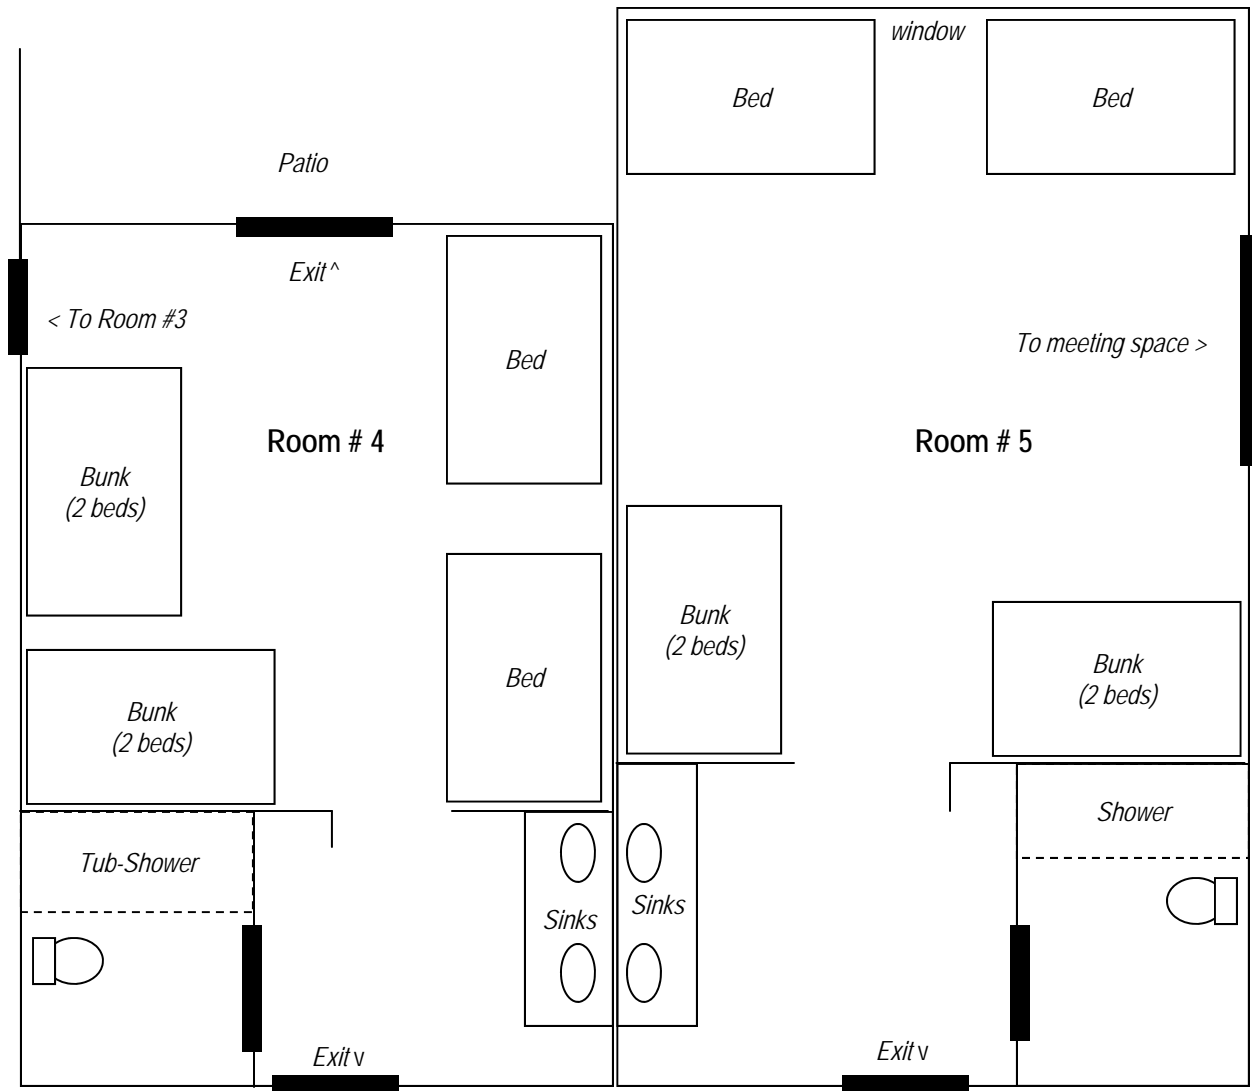

Geneva Lodge

Meeting Space & Kitchenette

Just steps away from the Dinning Center, Geneva Lodge offers a large meeting room (28'x 40') with large granite fireplace and five bedrooms each sleeping six and with a private bath. Other features include a full size kitchen area, outdoor terrace and wireless internet service throughout the lodge.

Scale: Approximately 1 Foot = 0.2 Inches

Geneva Lodge

Sleeping Accommodations

Just steps away from the Dining Center, Geneva Lodge offers a large meeting room (28'x 40') with large granite fireplace and five bedrooms each sleeping six and with a private bath. Other features include a full size kitchen area, outdoor terrace and wireless internet service throughout the lodge.

Room #2 (not shown) has the same layout as Room # 4.
 Rooms #1 and #3 (not shown) have the reverse layout to Room #4.
 Room #1 and Room #2 connect through a doorway.
 Room #3 and Room #4 connect through a doorway.

Scale: Approximately 1 Foot = 0.2 Inches