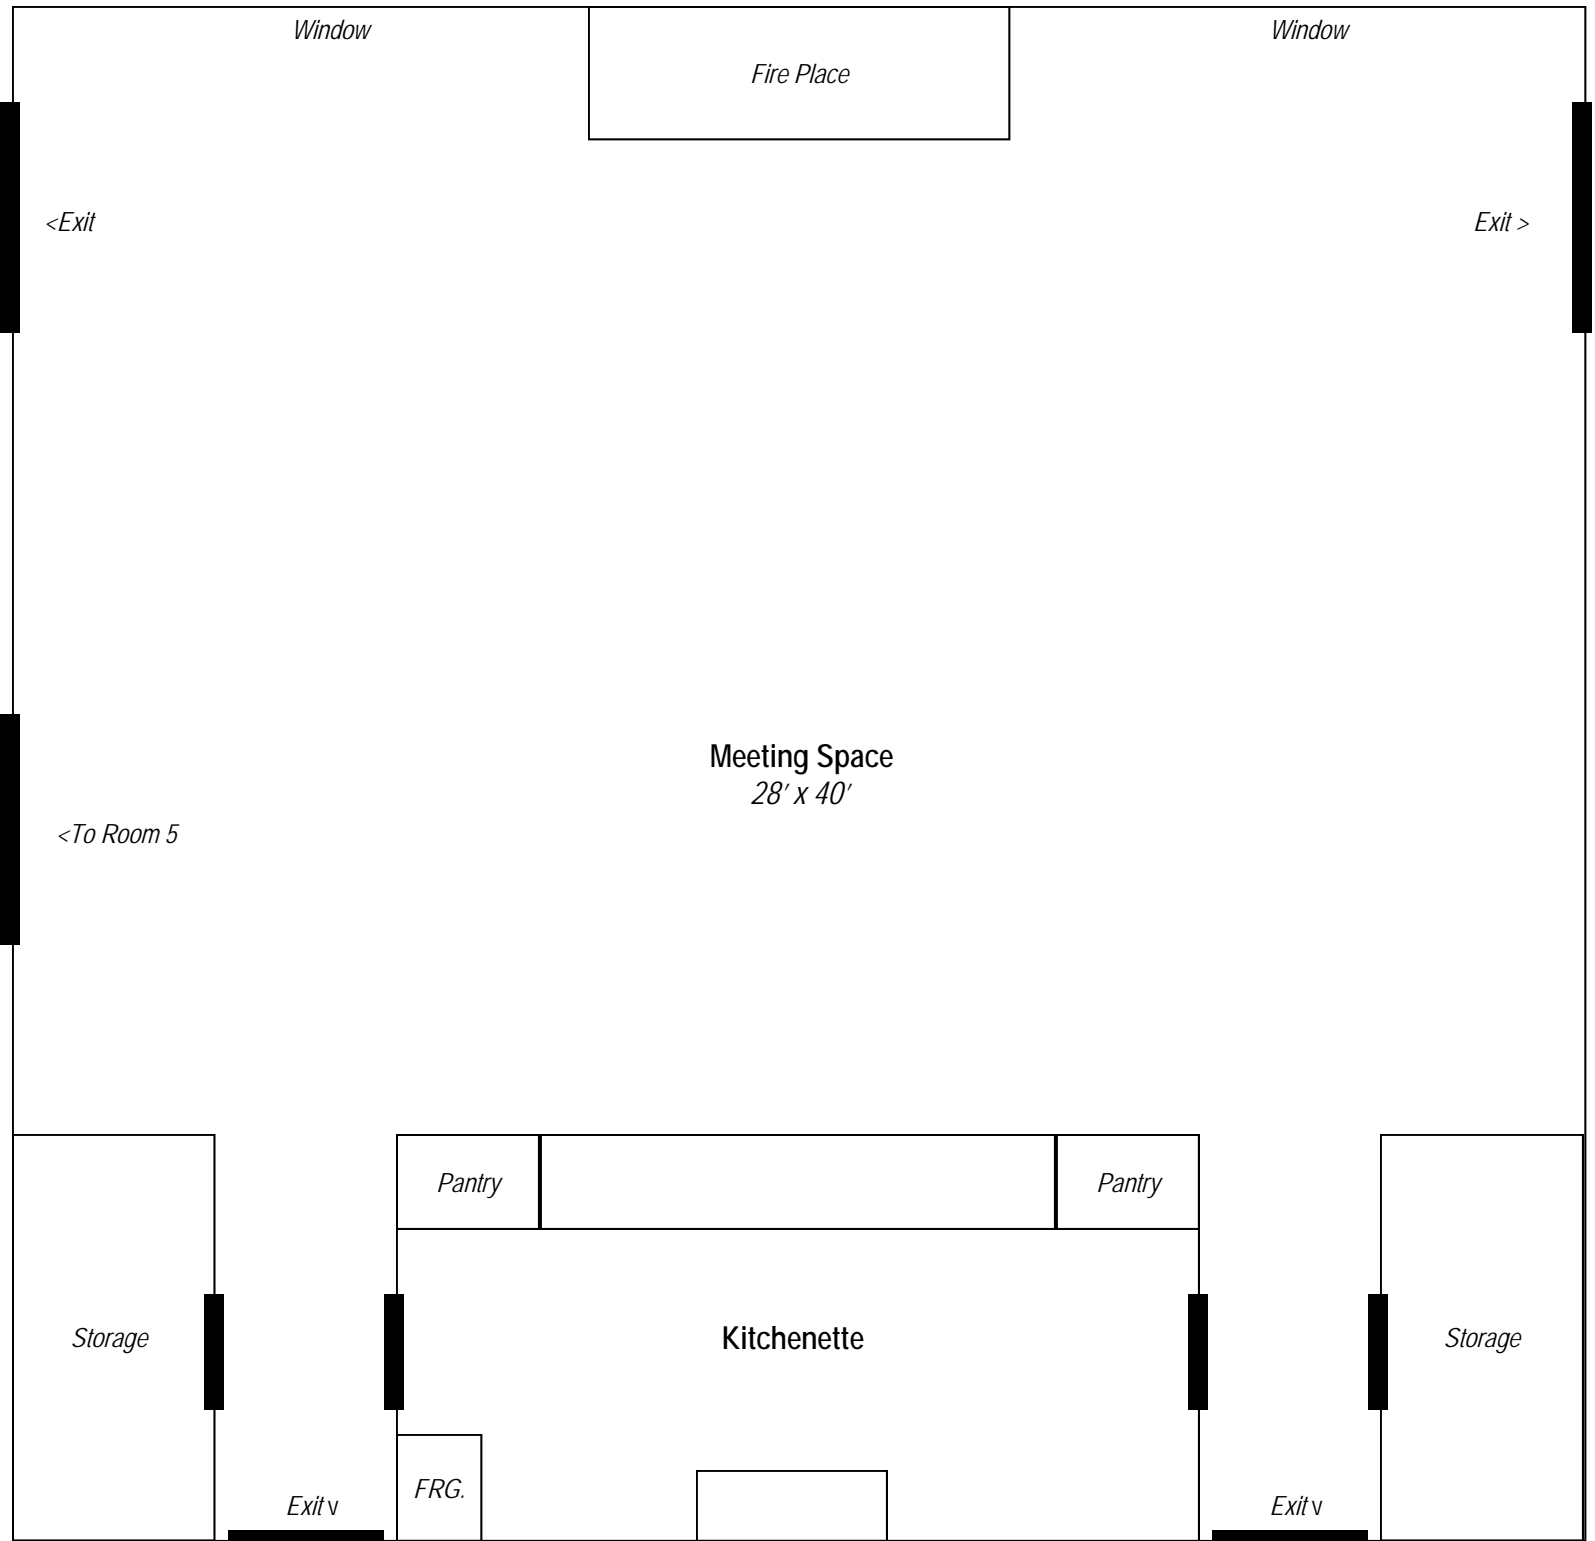

Geneva Lodge

Meeting Space & Kitchenette

Just steps away from the Dinning Center, Geneva Lodge offers a large meeting room (28'x 40') with large granite fireplace and five bedrooms each sleeping six and with a private bath. Other features include a full size kitchen area, outdoor terrace and wireless internet service throughout the lodge.

Scale: Approximately 1 Foot = 0.2 Inches

Geneva Lodge

Sleeping Accommodations

Just steps away from the Dining Center, Geneva Lodge offers a large meeting room (28'x 40') with large granite fireplace and five bedrooms each sleeping six and with a private bath. Other features include a full size kitchen area, outdoor terrace and wireless internet service throughout the lodge.

Room #2 (not shown) has the same layout as Room # 4.
 Rooms #1 and #3 (not shown) have the reverse layout to Room #4.
 Room #1 and Room #2 connect through a doorway.
 Room #3 and Room #4 connect through a doorway.

Scale: Approximately 1 Foot = 0.2 Inches