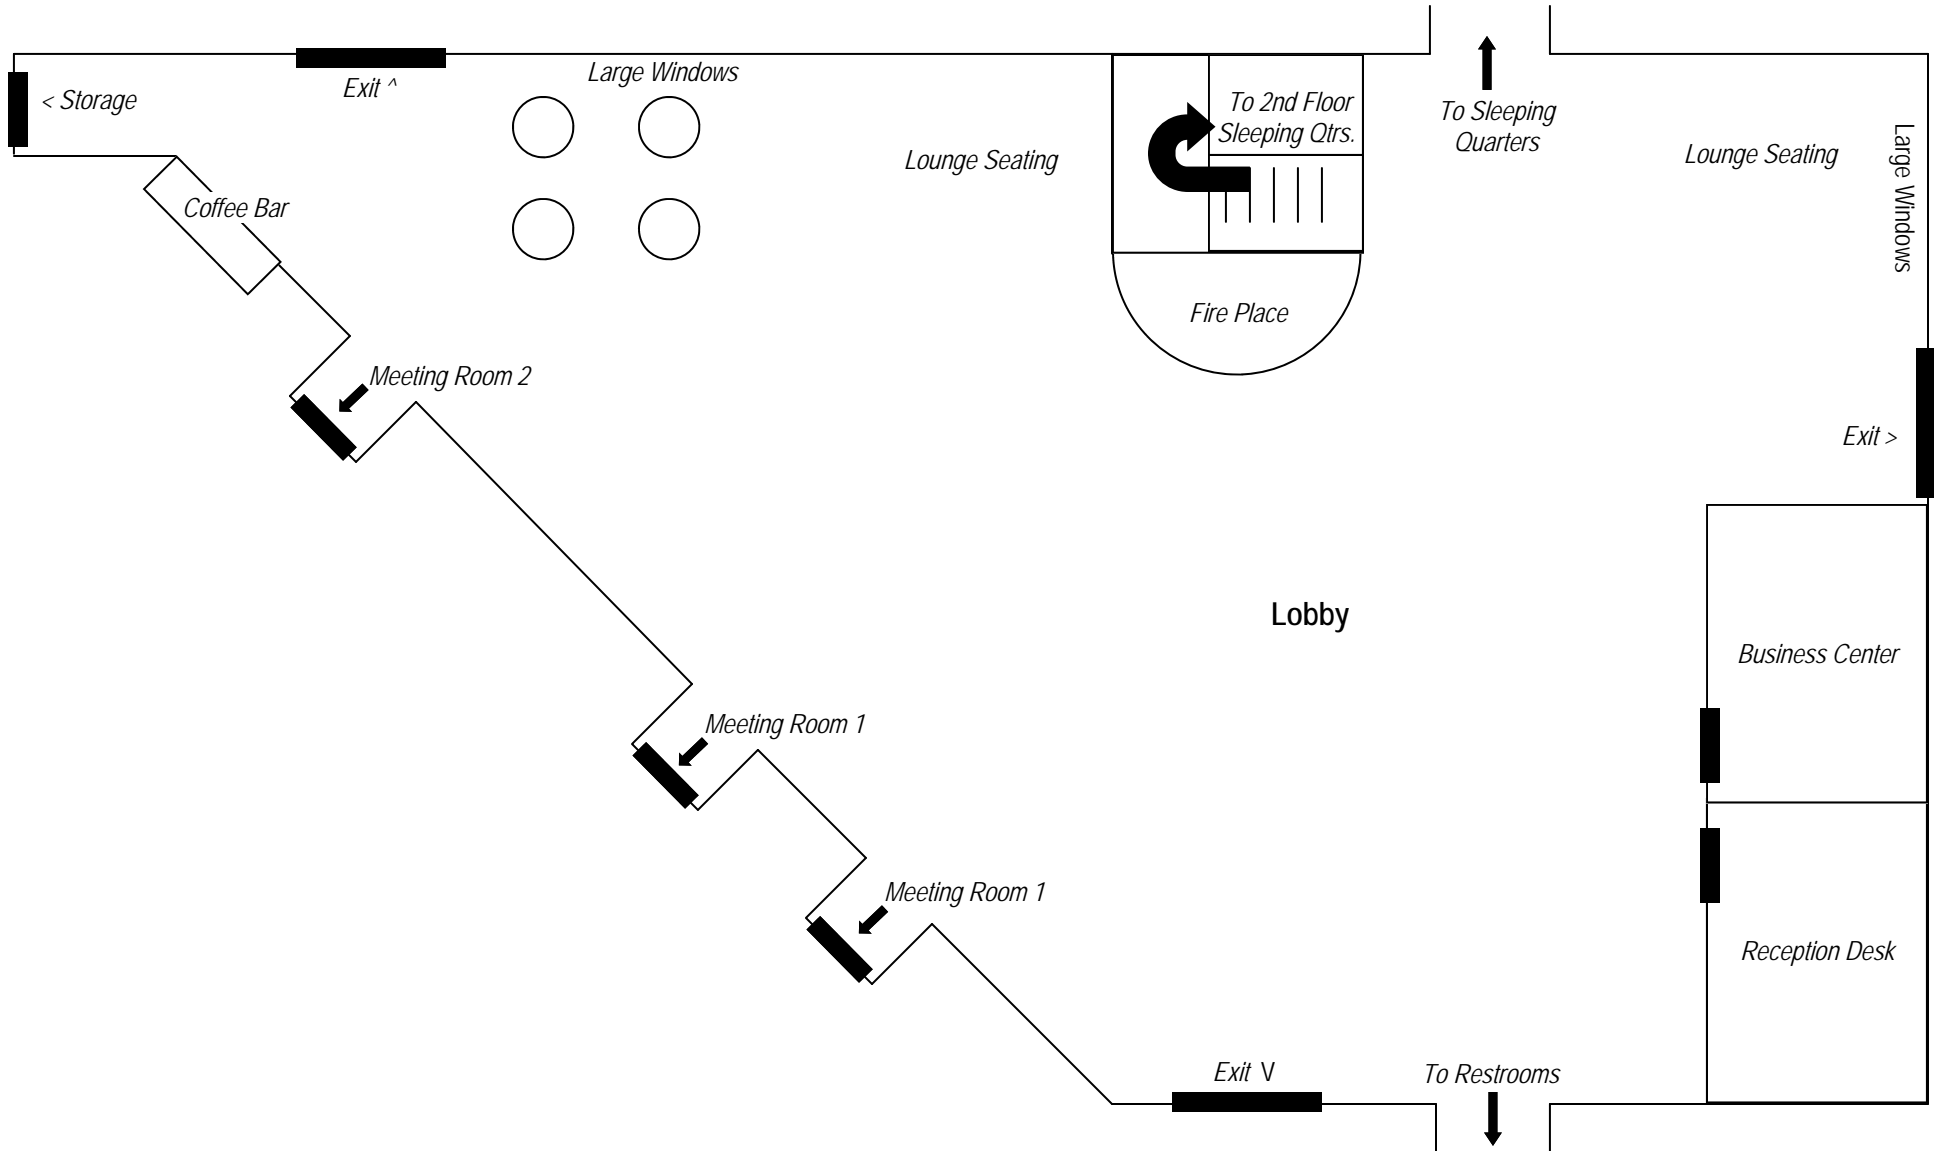

# Conference Lodge

## Lobby & Lounge

Scale: Approximately 1foot = 0.13 inches

# Conference Lodge Meeting Rooms

Scale: Approximately 1 Foot = 0.13 Inches

# Conference Lodge Sleeping Quarters

Scale: Approximately 1 Foot = 0.5 Inches