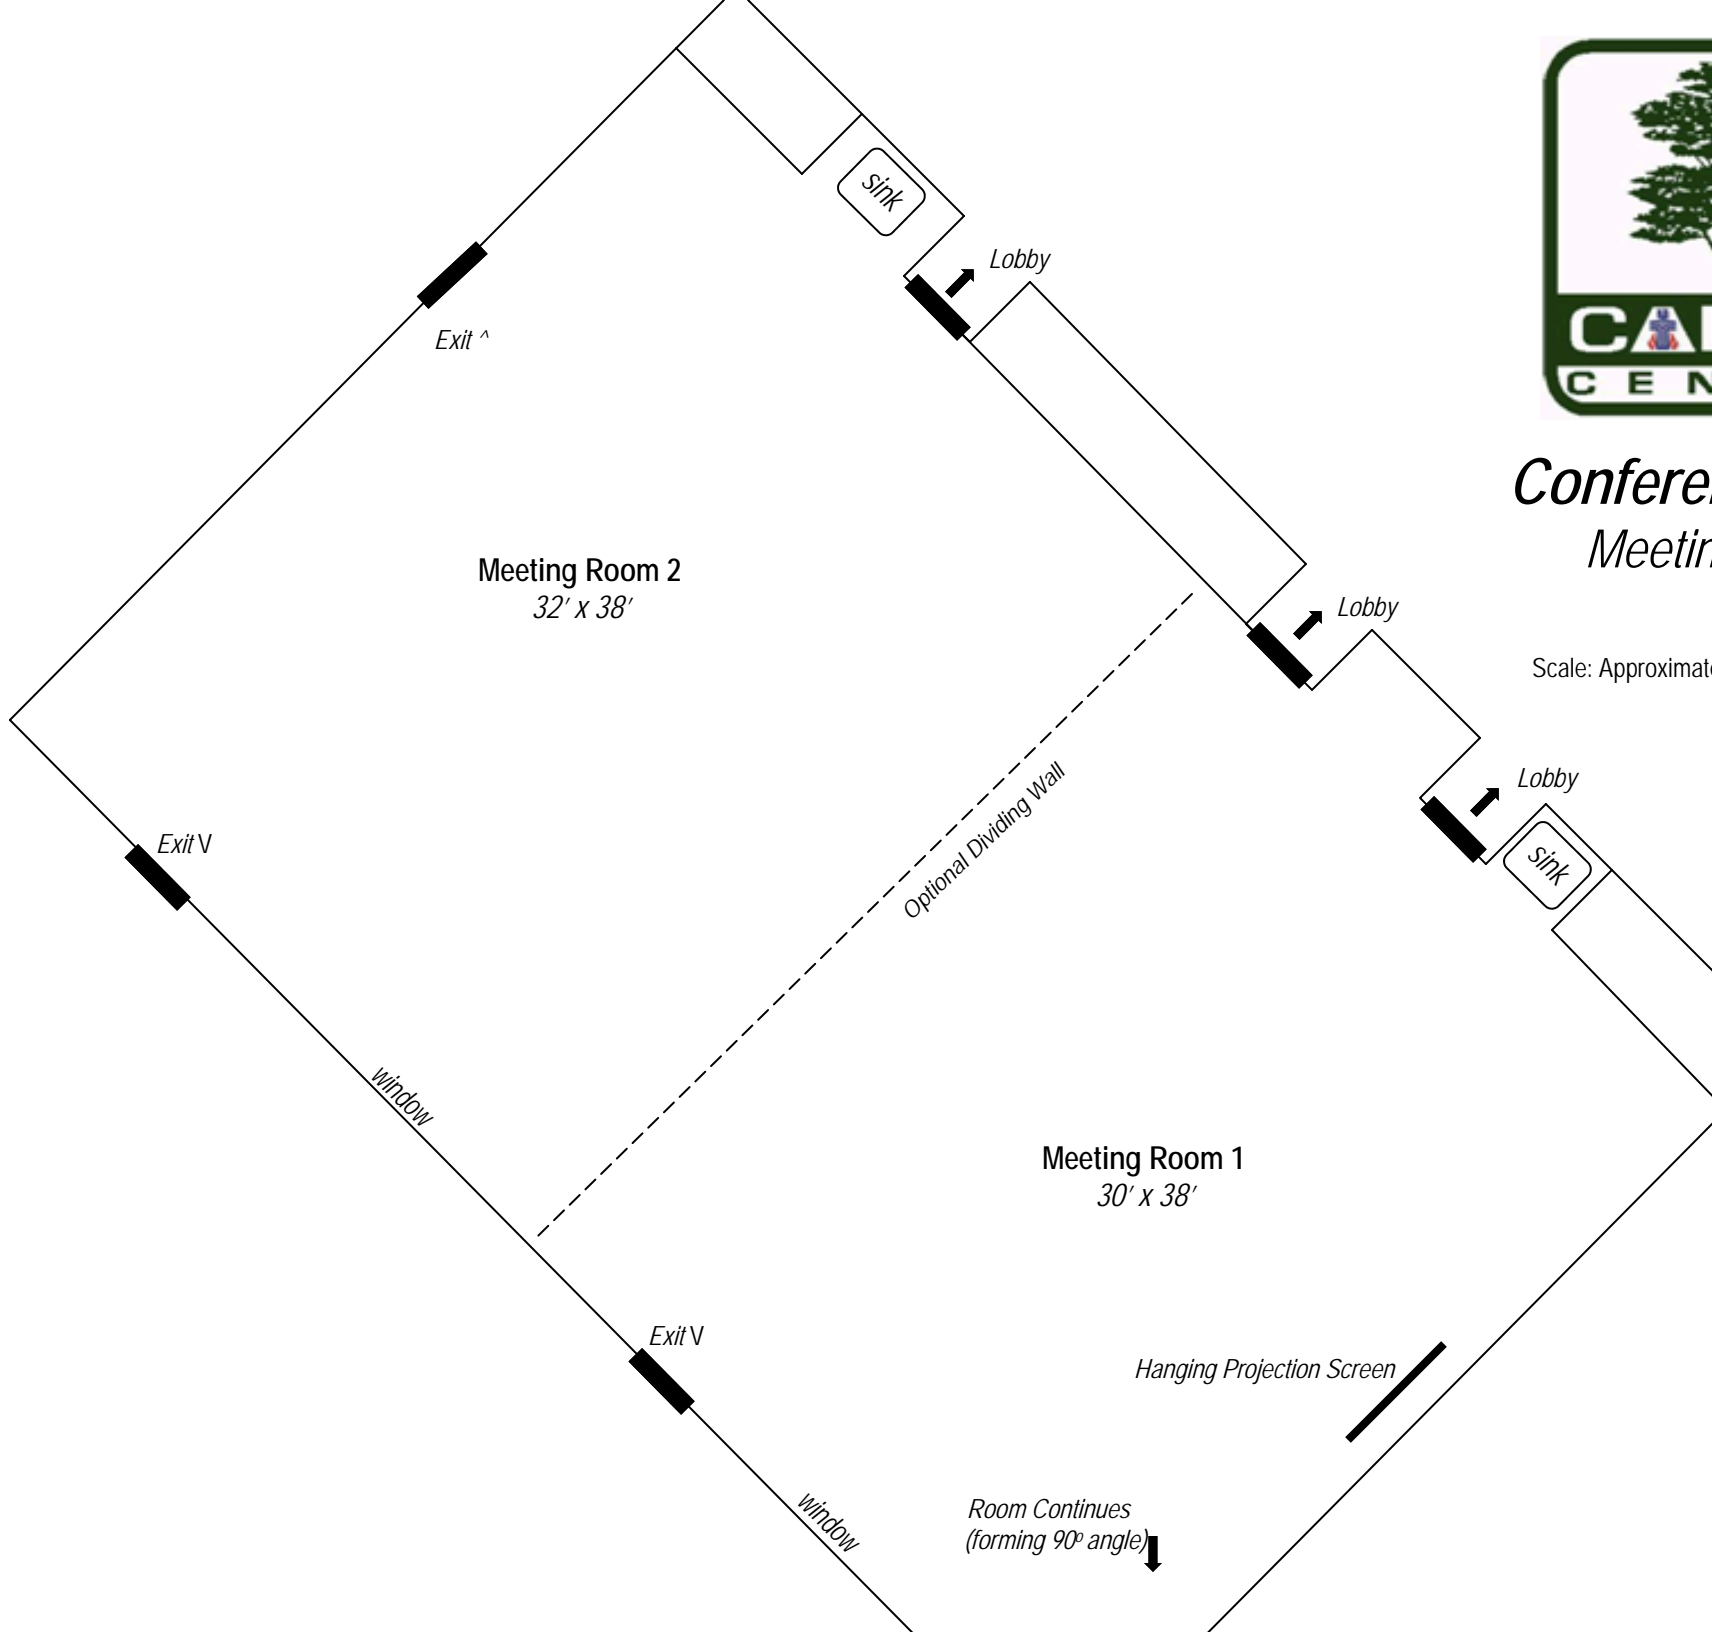

## Lobby & Lounge

Scale: Approximately 1foot = 0.13 inches

# Conference Lodge Meeting Rooms

Scale: Approximately 1 Foot = 0.13 Inches

# Conference Lodge Sleeping Quarters

Scale: Approximately 1 Foot = 0.5 Inches