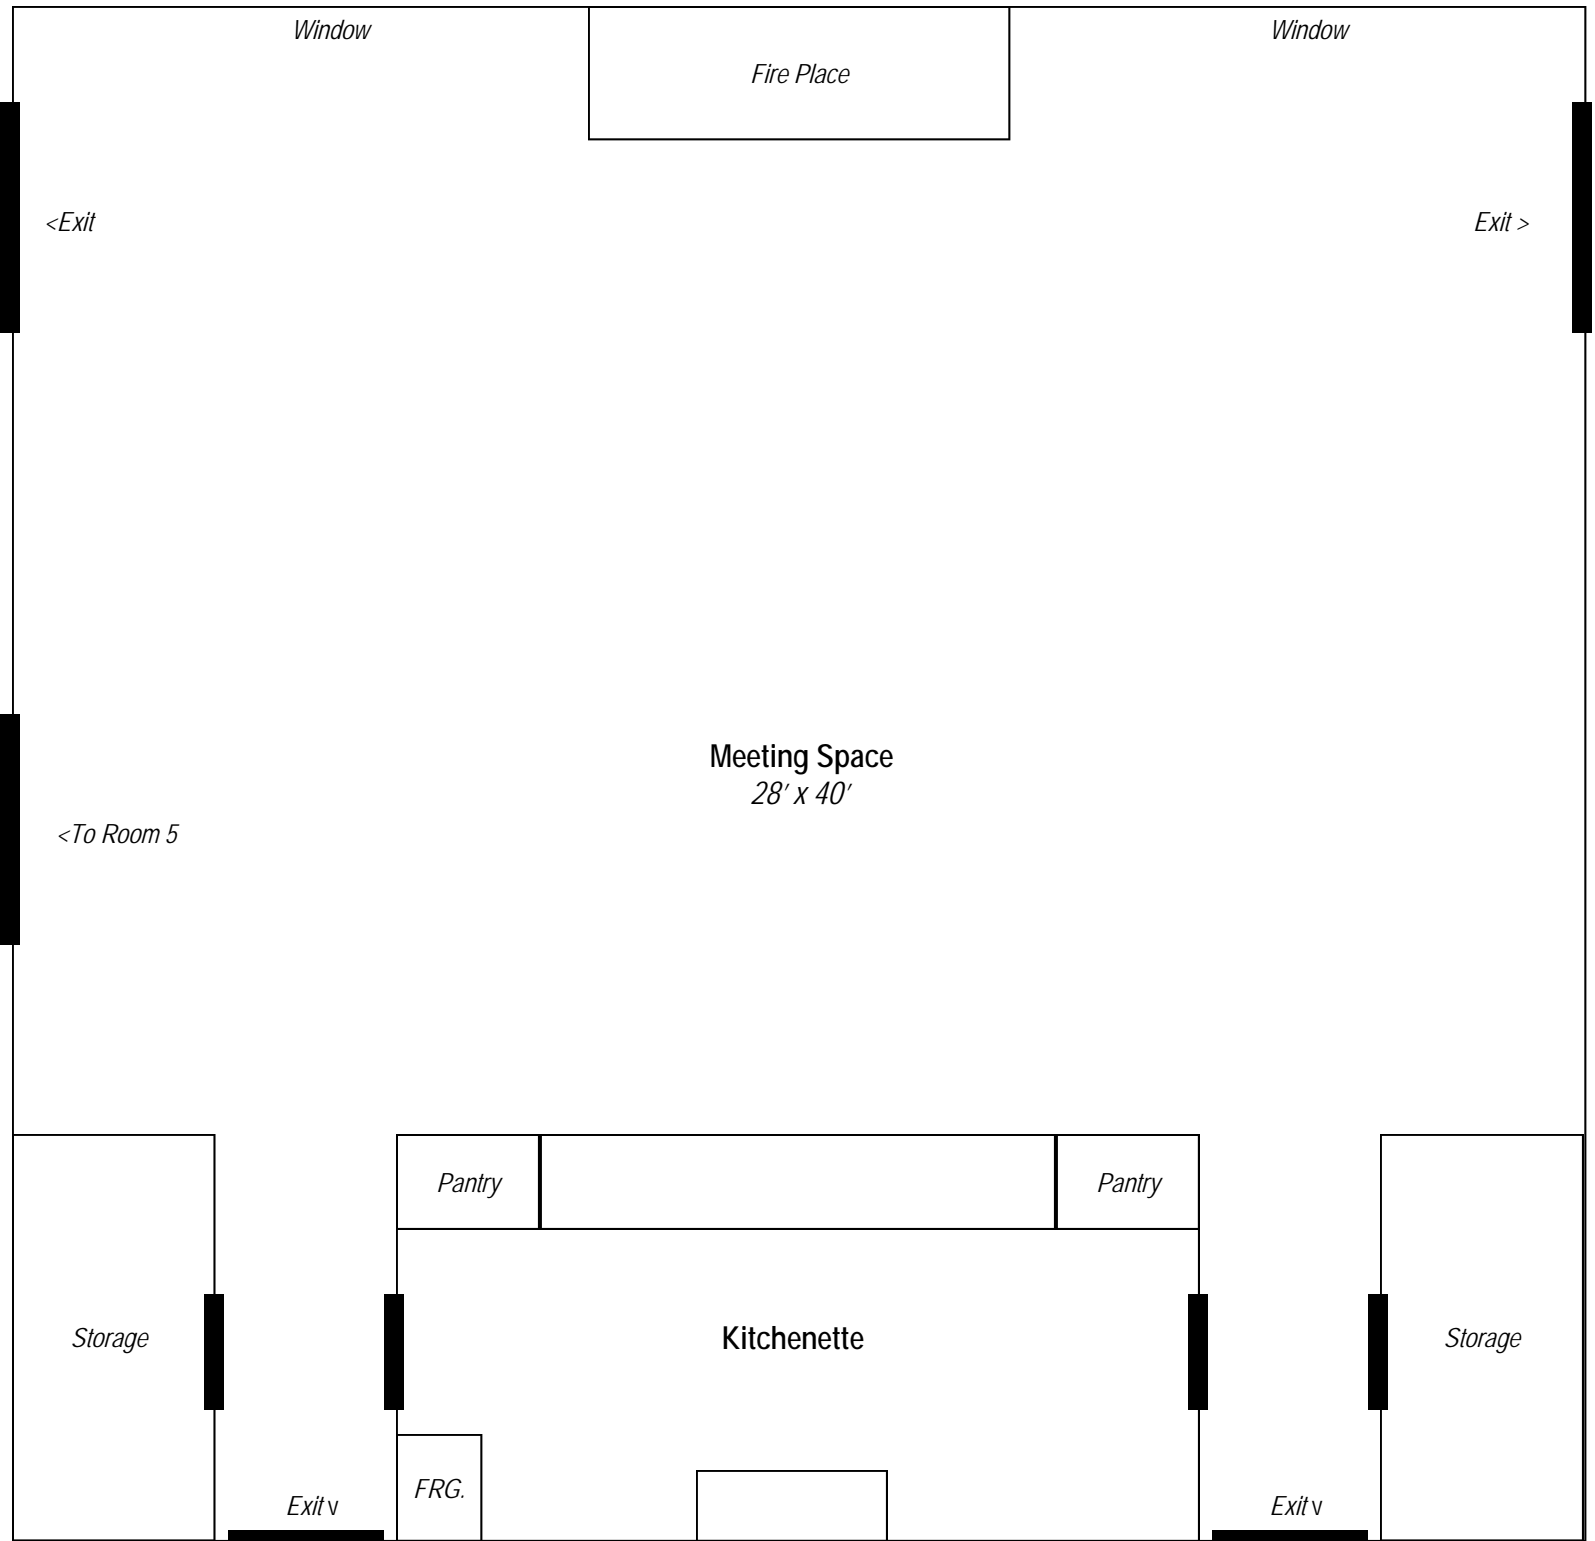

Geneva Lodge

Meeting Space & Kitchenette

Just steps away from the Dinning Center, Geneva Lodge offers a large meeting room (28'x 40') with large granite fireplace and five bedrooms each sleeping six and with a private bath. Other features include a full size kitchen area, outdoor terrace and wireless internet service throughout the lodge.

Scale: Approximately 1 Foot = 0.2 Inches

Geneva Lodge

Sleeping Accommodations

Just steps away from the Dining Center, Geneva Lodge offers a large meeting room (28'x 40') with large granite fireplace and five bedrooms each sleeping six and with a private bath. Other features include a full size kitchen area, outdoor terrace and wireless internet service throughout the lodge.

Room #2 (not shown) has the same layout as Room # 4.
 Rooms #1 and #3 (not shown) have the reverse layout to Room #4.

Scale: Approximately 1 Foot = 0.2 Inches