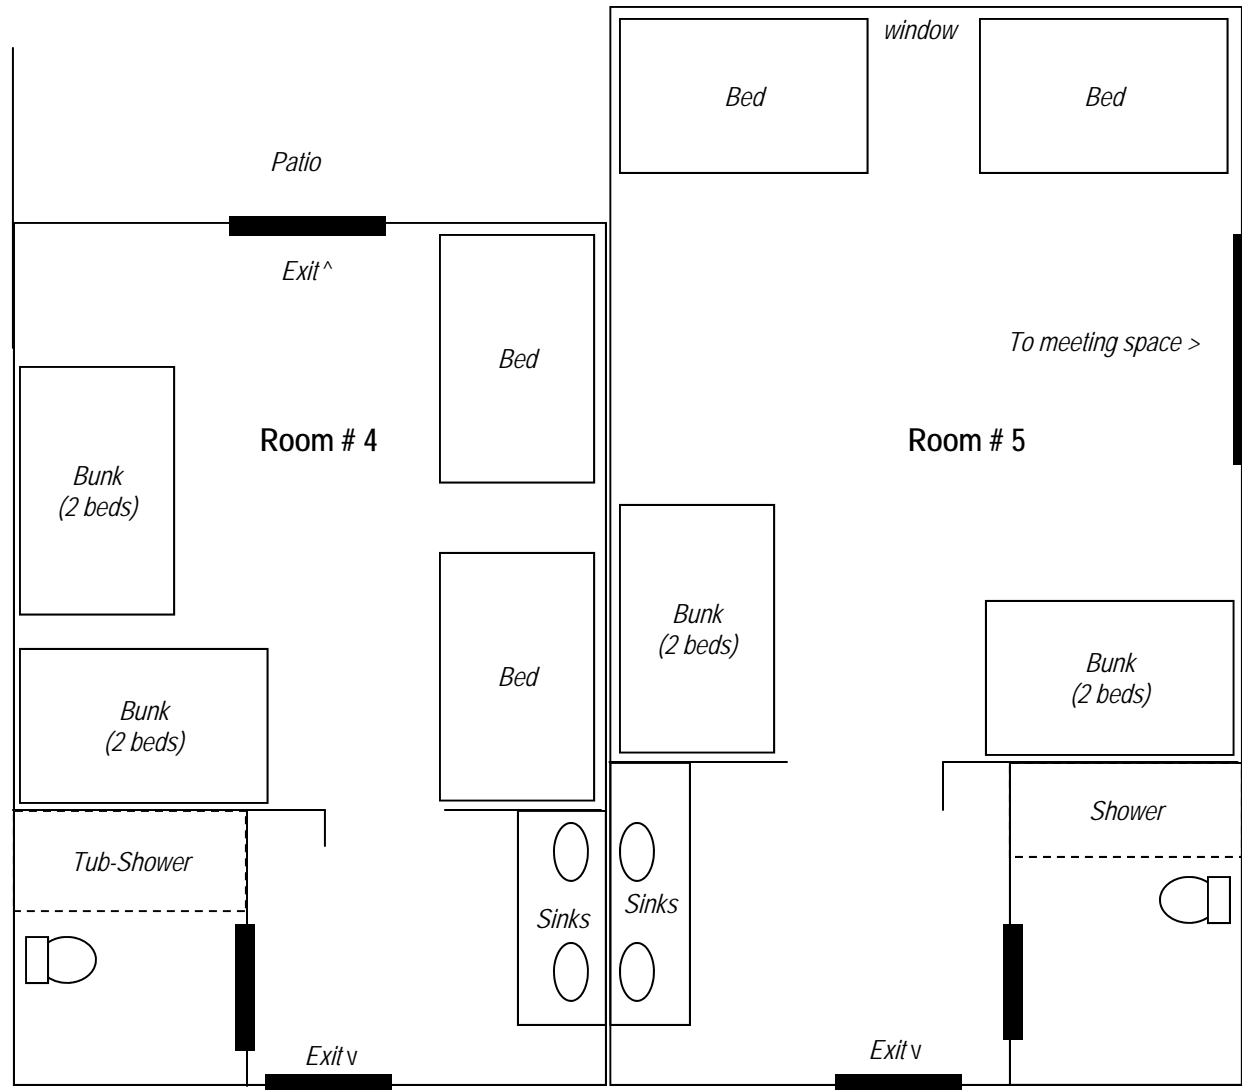

Geneva Lodge

Meeting Space & Kitchenette

Just steps away from the Dinning Center, Geneva Lodge offers a large meeting room (28'x 40') with large granite fireplace and five bedrooms each sleeping six and with a private bath. Other features include a full size kitchen area, outdoor terrace and wireless internet service throughout the lodge.

Scale: Approximately 1 Foot = 0.2 Inches

Geneva Lodge

Sleeping Accommodations

Just steps away from the Dining Center, Geneva Lodge offers a large meeting room (28'x 40') with large granite fireplace and five bedrooms each sleeping six and with a private bath. Other features include a full size kitchen area, outdoor terrace and wireless internet service throughout the lodge.

Room #2 (not shown) has the same layout as Room # 4.
 Rooms #1 and #3 (not shown) have the reverse layout to Room #4.

Scale: Approximately 1 Foot = 0.2 Inches