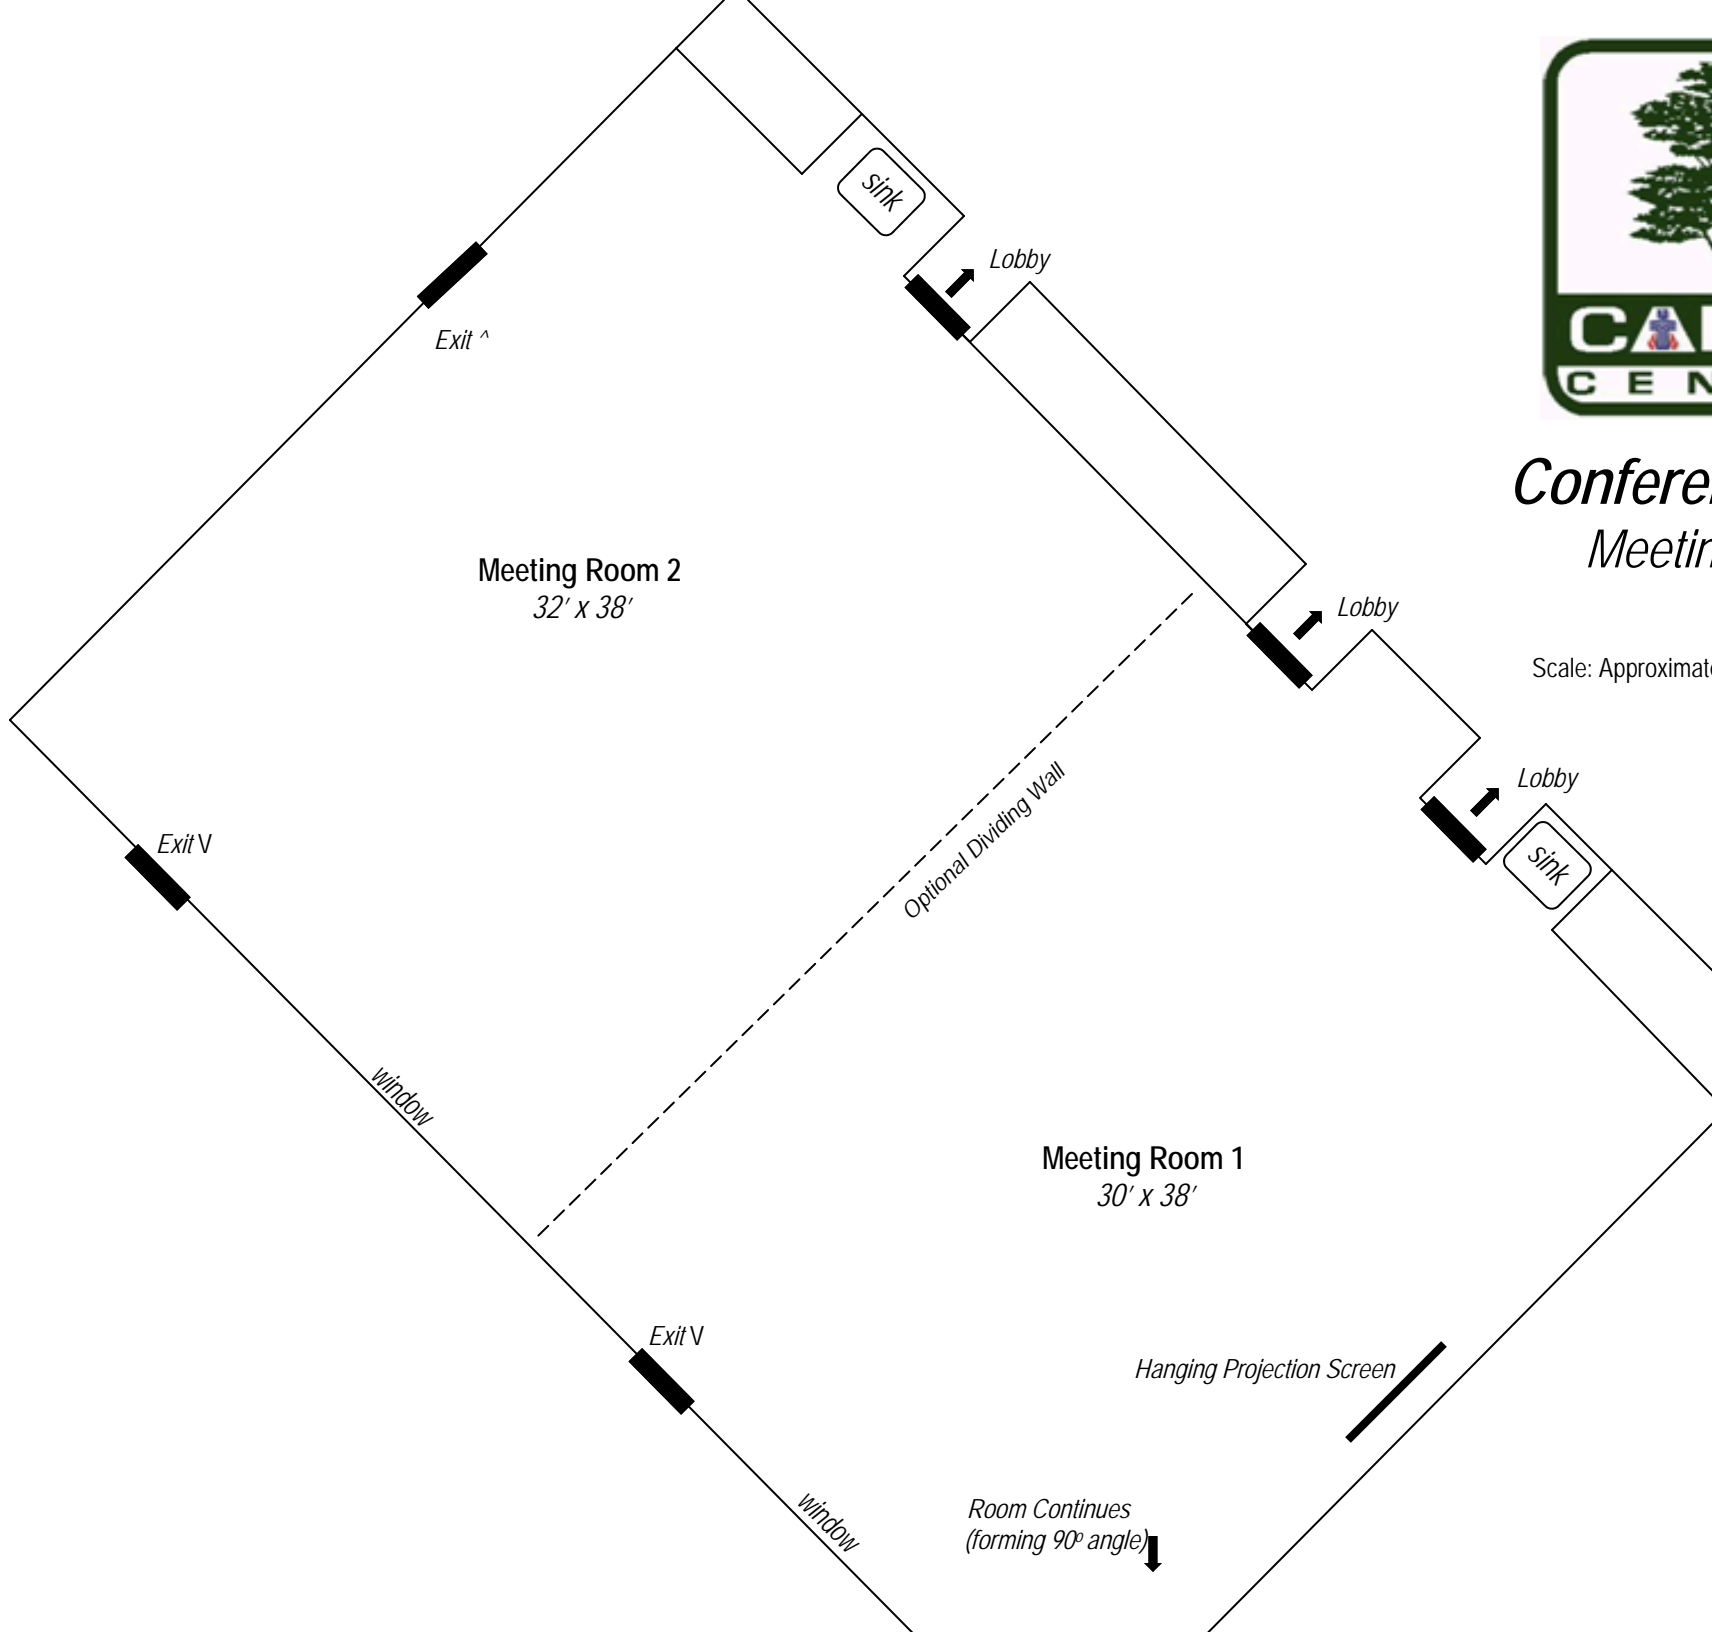

Conference Lodge

Lobby & Lounge

Scale: Approximately 1foot = 0.13 inches

Conference Lodge Meeting Rooms

Scale: Approximately 1 Foot = 0.13 Inches

Conference Lodge Sleeping Quarters

Scale: Approximately 1 Foot = 0.5 Inches