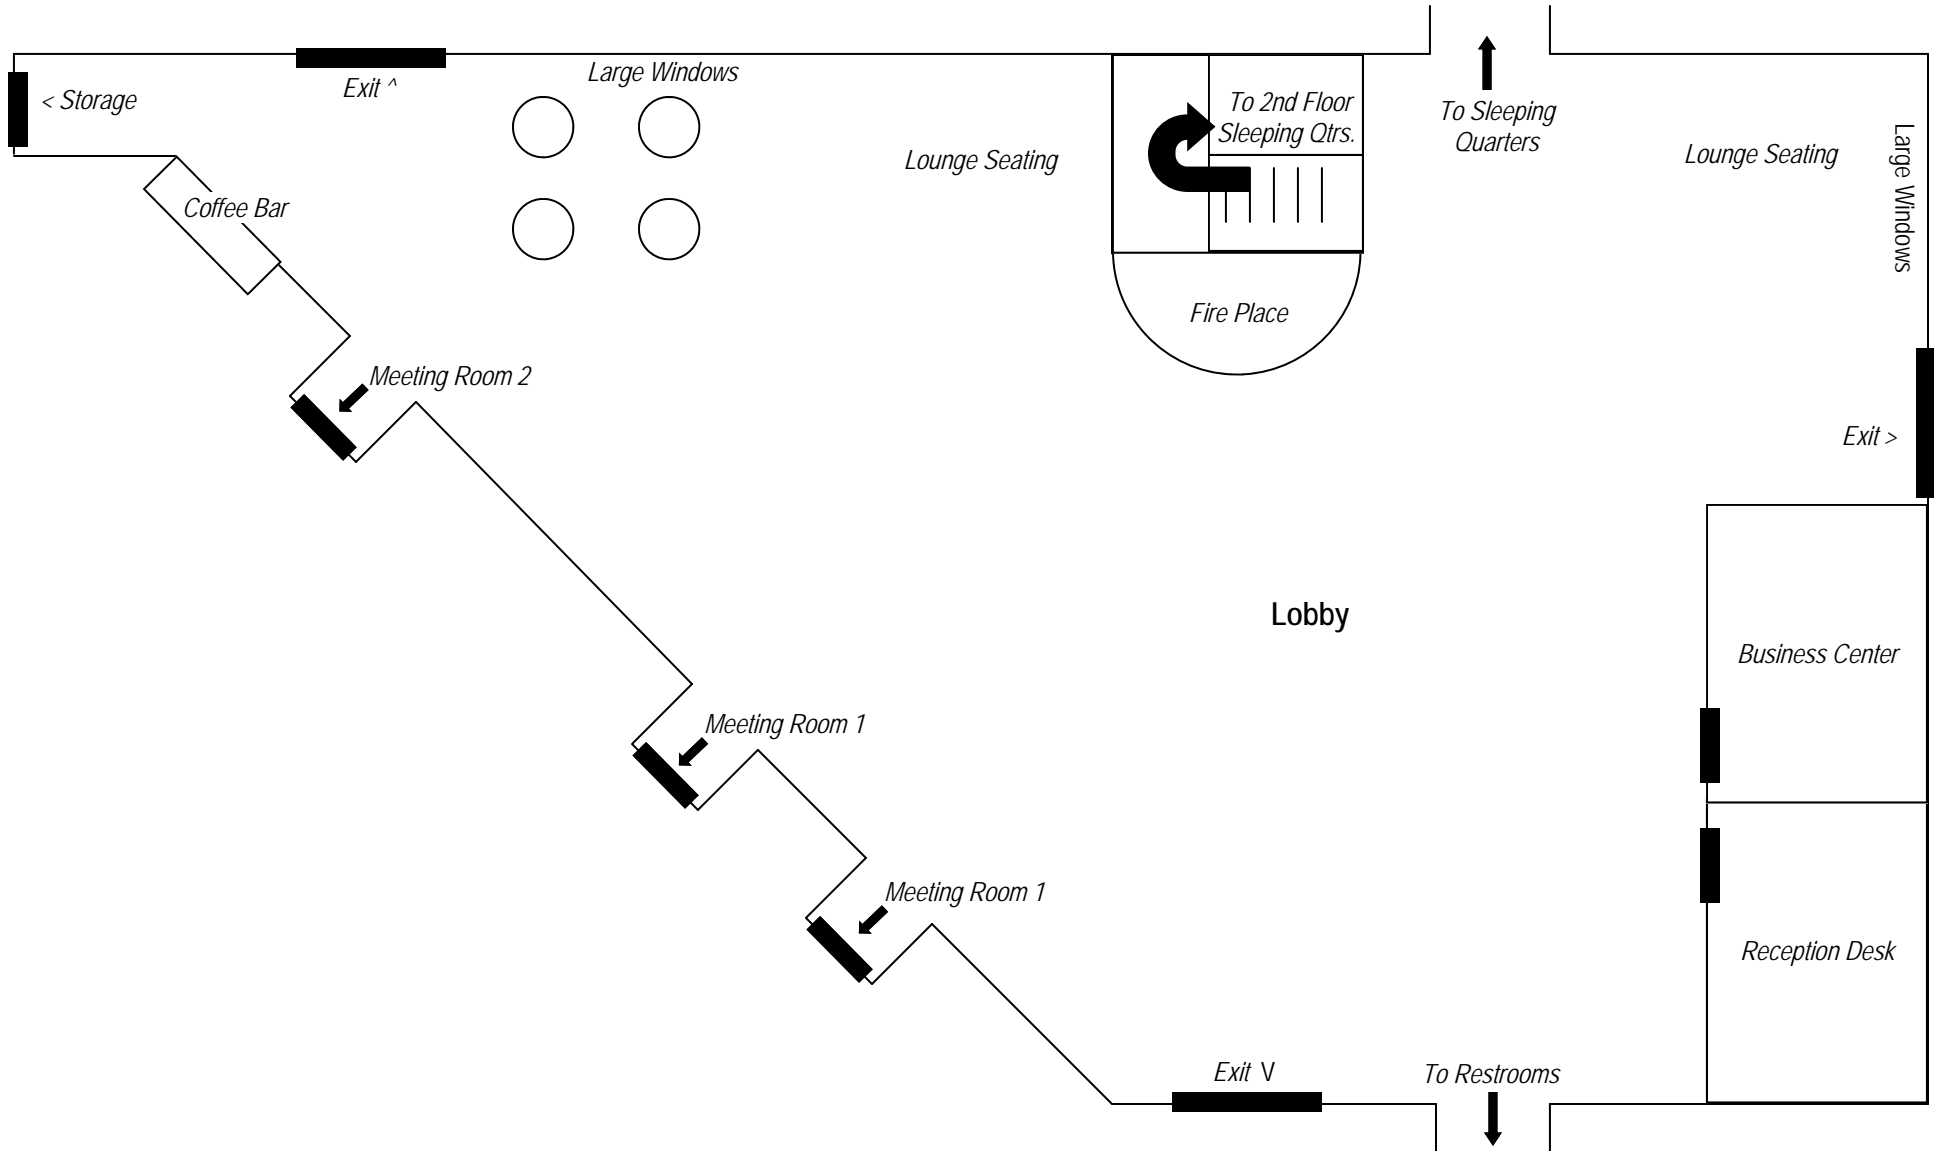

Conference Lodge

Lobby & Lounge

Scale: Approximately 1foot = 0.13 inches

Conference Lodge Meeting Rooms

Scale: Approximately 1 Foot = 0.13 Inches

Conference Lodge Sleeping Quarters

Scale: Approximately 1 Foot = 0.5 Inches